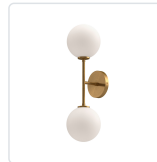

## CASSIA WV549220

FIXTURE DIMENSIONS	W6" x H20-1/8" x E6-3/4"
HEIGHT FROM CENTER	10-1/8"
EXTENSION	6-3/4"
LAMP TYPE	E12
MAX WATTAGE	40W
BULB QTY	2
BULBS INCLUDED	No
VOLTAGE	120V
GLASS DETAILS	Opal Glass
MATERIAL	Glass; Steel;
INSTALL OPTIONS	Horizontal/Vertical; Wall;
LOCATION	Damp
CANOPY DIMENSIONS	D4-3/4" x H7/8"
BRAND	Alora Mood

[ D - Diameter, L - Length, W - Width, H - Height, E - Extension ]

### AVAILABLE FINISHES:

WV549220AGOP

Aged Gold/Opal  
Matte Glass

WV549220MBOP

Matte Black/Opal  
Matte Glass

\*For complete warranty terms, please visit: [www.aloralighting.com/warranty](http://www.aloralighting.com/warranty)